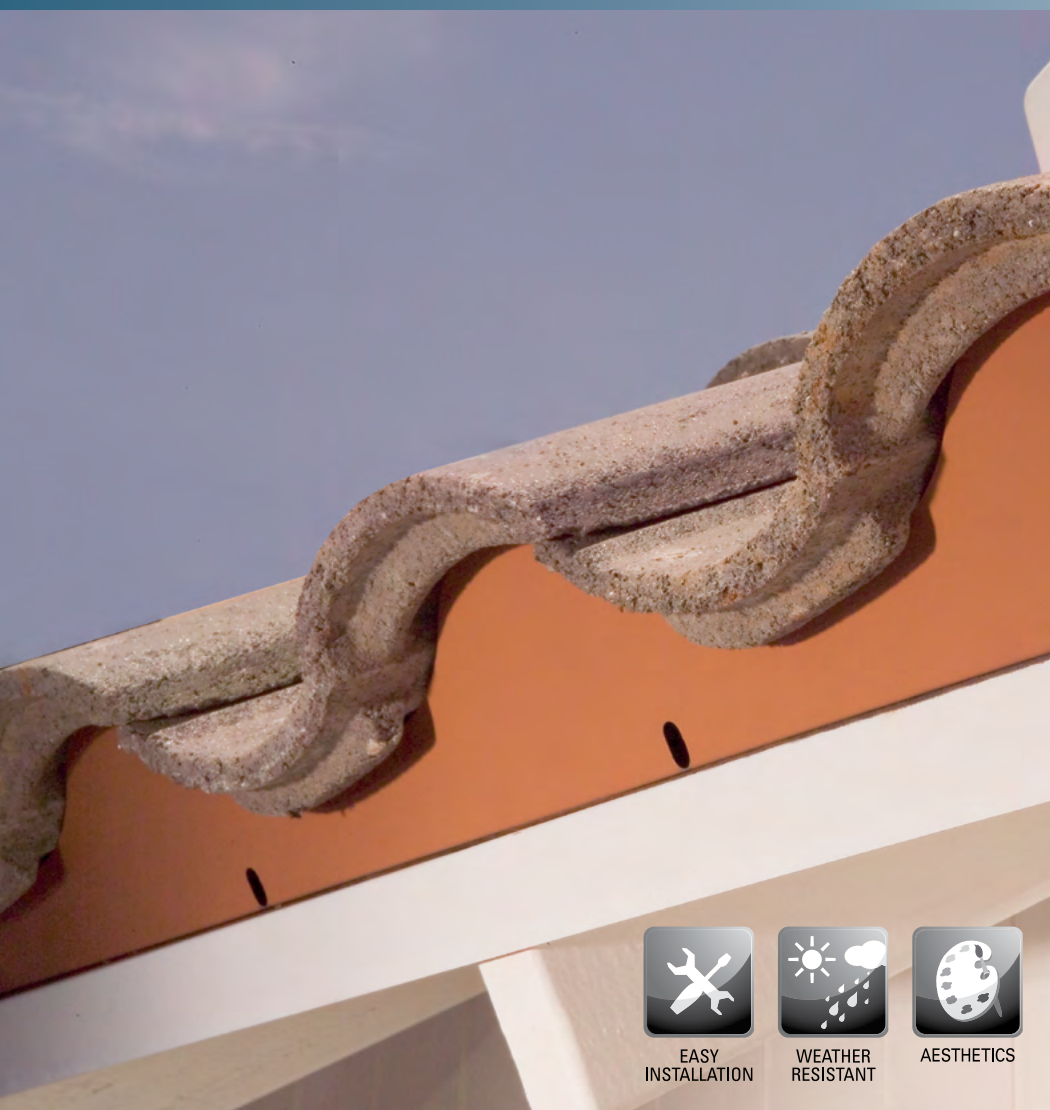

# Eave Riser

TILE EAVE CLOSURES THAT PROTECT THE ROOF

- Prevents birds, vermin and embers from entering roof system
- Elevates eave tiles to proper heights
- Different styles fit Boral Roofing tile profiles
- Profile styles are decorative and functional

### Durable Protection – All Season

Galvanized steel with polyester paint finish for long lasting durability.

### Premium Details Complete The Roof

Designed to fit and elevate the eave tiles to the proper angle for a professional, uniform appearance.

### Easy Installation

Pre-cut and pre-painted in 10 foot lengths from the manufacturer to make installation fast and easy.