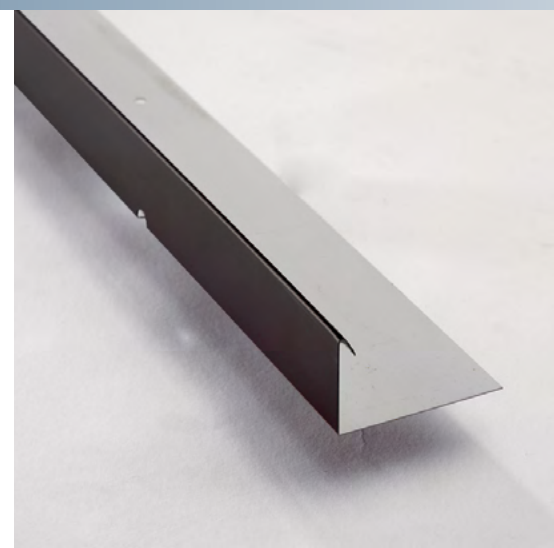

# Eave Riser

TILE EAVE CLOSURES THAT PROTECT THE ROOF

- Prevents birds, vermin and embers from entering roof system
- Elevates eave tiles to proper heights
- Different styles fit Boral Roofing tile profiles
- Profile styles are decorative and functional

### Durable Protection – All Season

Galvanized steel with polyester paint finish for long lasting durability.

### Premium Details Complete The Roof

Designed to fit and elevate the eave tiles to the proper angle for a professional, uniform appearance.

### Easy Installation

Pre-cut and pre-painted in 10 foot lengths from the manufacturer to make installation fast and easy.