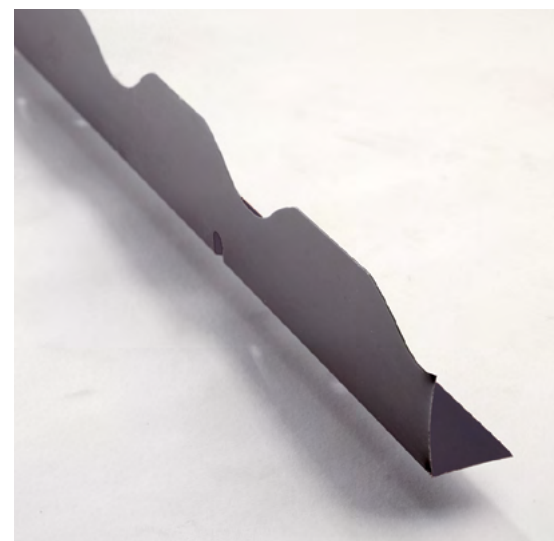

# Eave Riser

TILE EAVE CLOSURES THAT PROTECT THE ROOF

- Prevents birds, vermin and embers from entering roof system
- Elevates eave tiles to proper heights
- Different styles fit Boral Roofing tile profiles
- Profile styles are decorative and functional

### Durable Protection – All Season

Galvanized steel with polyester paint finish for long lasting durability.

### Premium Details Complete The Roof

Designed to fit and elevate the eave tiles to the proper angle for a professional, uniform appearance.

### Easy Installation

Pre-cut and pre-painted in 10 foot lengths from the manufacturer to make installation fast and easy.