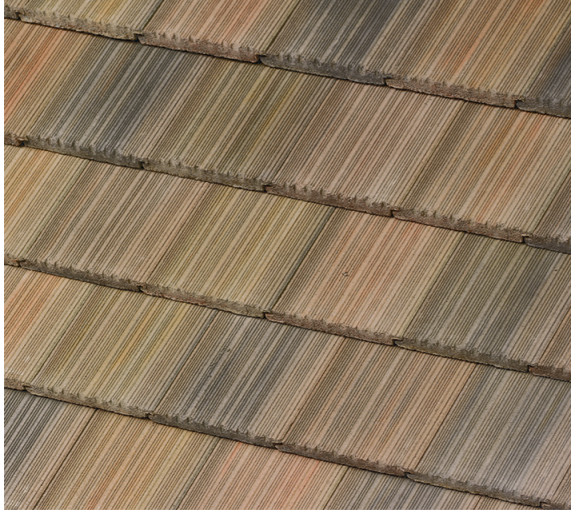

PRODUCT INFORMATION

Profile:	Saxony® 900 Shake
Color Name:	Toffee
SKU Number:	1FBCF0007
Product Type:	Standard Weight Tile
Color:	Tan, Brown Multicolor

Available Regions:
So Nevada

Cool Rated Product

Reflectivity: **0.15**
 Aged Ref. (3 yr): **0.17**
 Emmisivity: **0.93**
 Aged Em. (3 yr) **0.99**
 SRI: **14**
 Aged SRI (3 yr): **19**
 CRRC ID#: **0001**
 Seller ID#: **0942-**

Tile Specifications

Size:	17"x 13"
Coverage:	85
Approx. Installed Weight:	910
Pieces per Pallet:	288
Squares per Pallet:	3.39
Approx. Weight per Pallet:	3475 lbs

*Calculated Aged Value
 The printed color shown here may vary from actual available tile color and should not be used to color match. Please contact your local Sales Representative for actual tile samples.